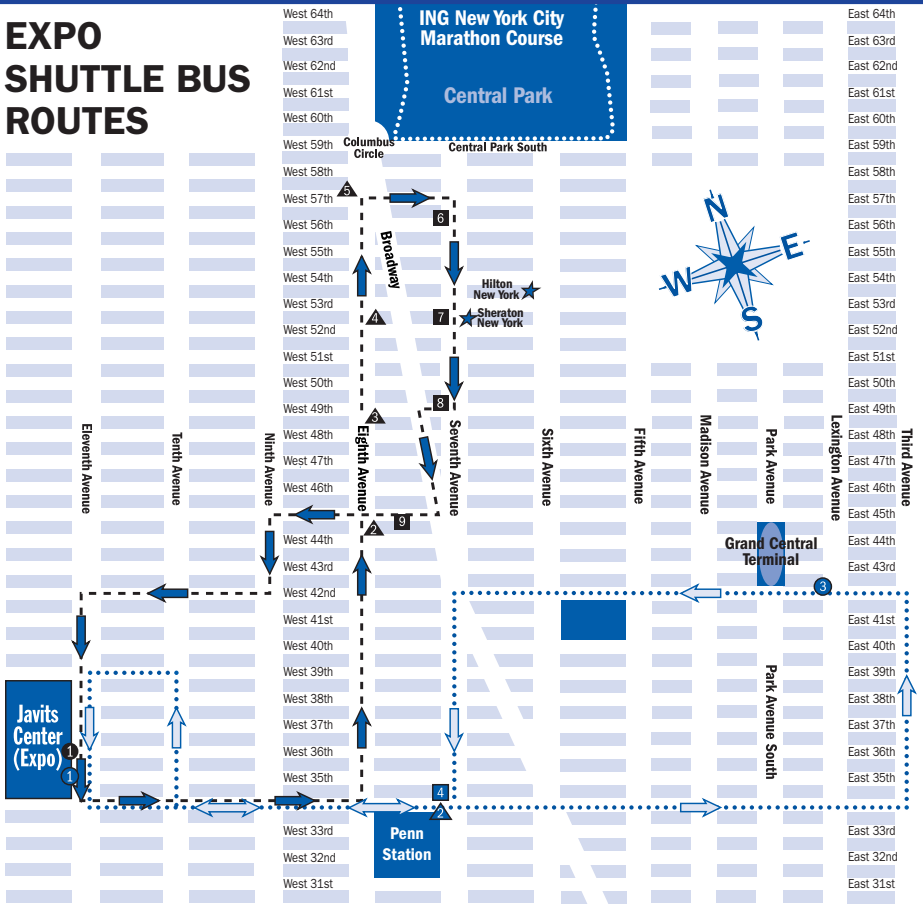

EXPO SHUTTLE BUS ROUTES

Manhattan Hotel Route - - - - -

Drop-offs

- ① Javits Center
- ▲ East side of Eighth Avenue between W. 44th and 45th streets, in front of the Milford Plaza
- ▲ Southeast corner of Eighth Avenue at W. 49th Street, in front of the Days Midtown Hotel
- ▲ East side of Eighth Avenue between W. 52nd and 53rd streets
- ▲ Northwest corner of Eighth Avenue at W. 57th Street

Pickups

- ⑥ Northwest corner of Seventh Avenue at W. 56th Street
- ⑦ West side of Seventh Avenue between W. 52nd and 53rd streets, across from the Sheraton New York
- ⑧ Northwest corner of Broadway at W. 49th Street
- ⑨ South side of W. 45th Street between Broadway and Eighth Avenue, in front of the Marriott Marquis
- ① Javits Center

Transit Hub Route>>>>>

- ① Javits Center
- ▲ Penn Station: southwest corner of Seventh Avenue at W. 34th Street
- ③ Grand Central Terminal: northwest corner of E. 42nd Street at Lexington Avenue, in front of the Grand Hyatt
- ④ Penn Station: northwest corner of Seventh Avenue at W. 34th Street
- ① Javits Center

* Guests of Brooklyn and LaGuardia hotels will be picked up and dropped off in front of the hotels.

- Pickup and drop-off location
- ▲ Drop-off location only
- Pickup location only